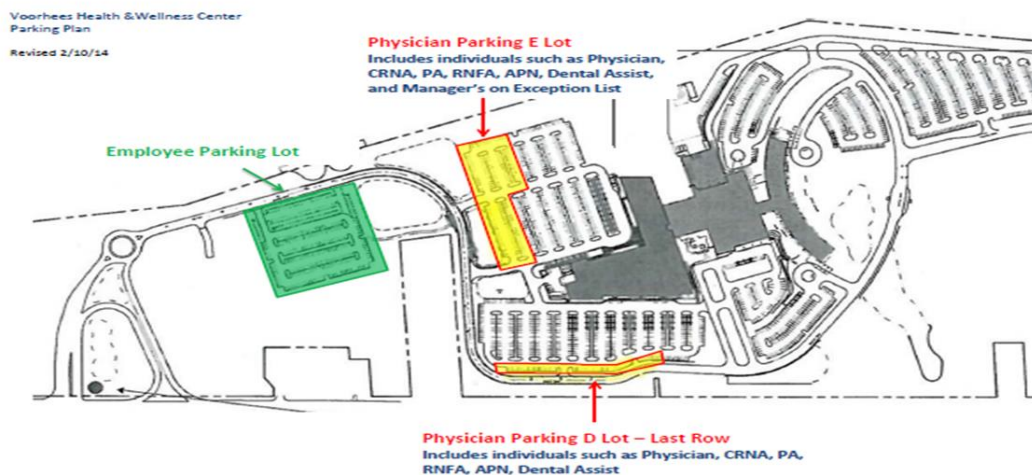

Parking at Virtua (BY Location)

VIRTUA MARLTON

- Lenihan Auto Sales (Parking Lot)
- 451 New Jersey 73 Marlton, New Jersey 08053
- Next door to Wawa
- Park in available space
- Shuttle Bus will be there to transport students to the hospital

VIRTUA VOORHEES

- If the students come in from 7am -3:30pm park in the **Staff** parking lot at the end of Howe Blvd. Take the shuttle in and come in thru the Adult ED.
- If arriving after 4pm park in the overflow lot and come in thru lobby A.
- Lobbies A, B and C lots are for our patients and visitors only.

CENTER FOR WOMEN AT VIRTUA VOORHEES

- Students assigned to observe in the Center for Women must use the employee parking lot in building "E" (see illustration below)

Virtua Memorial

- Park in satellite lot down Ridge Ave (the street that runs down the side of the Ambulatory Surgery Center). Shuttle bus will students to the rear of the hospital at the employee entrance, and pick them up at the end of the day to take them back to their vehicles.
- **Note.** If students are scheduled until 9 p.m. or later, then and only then are they authorized to park at the rear of the facility, in the parking lots off Greenwood Ave.